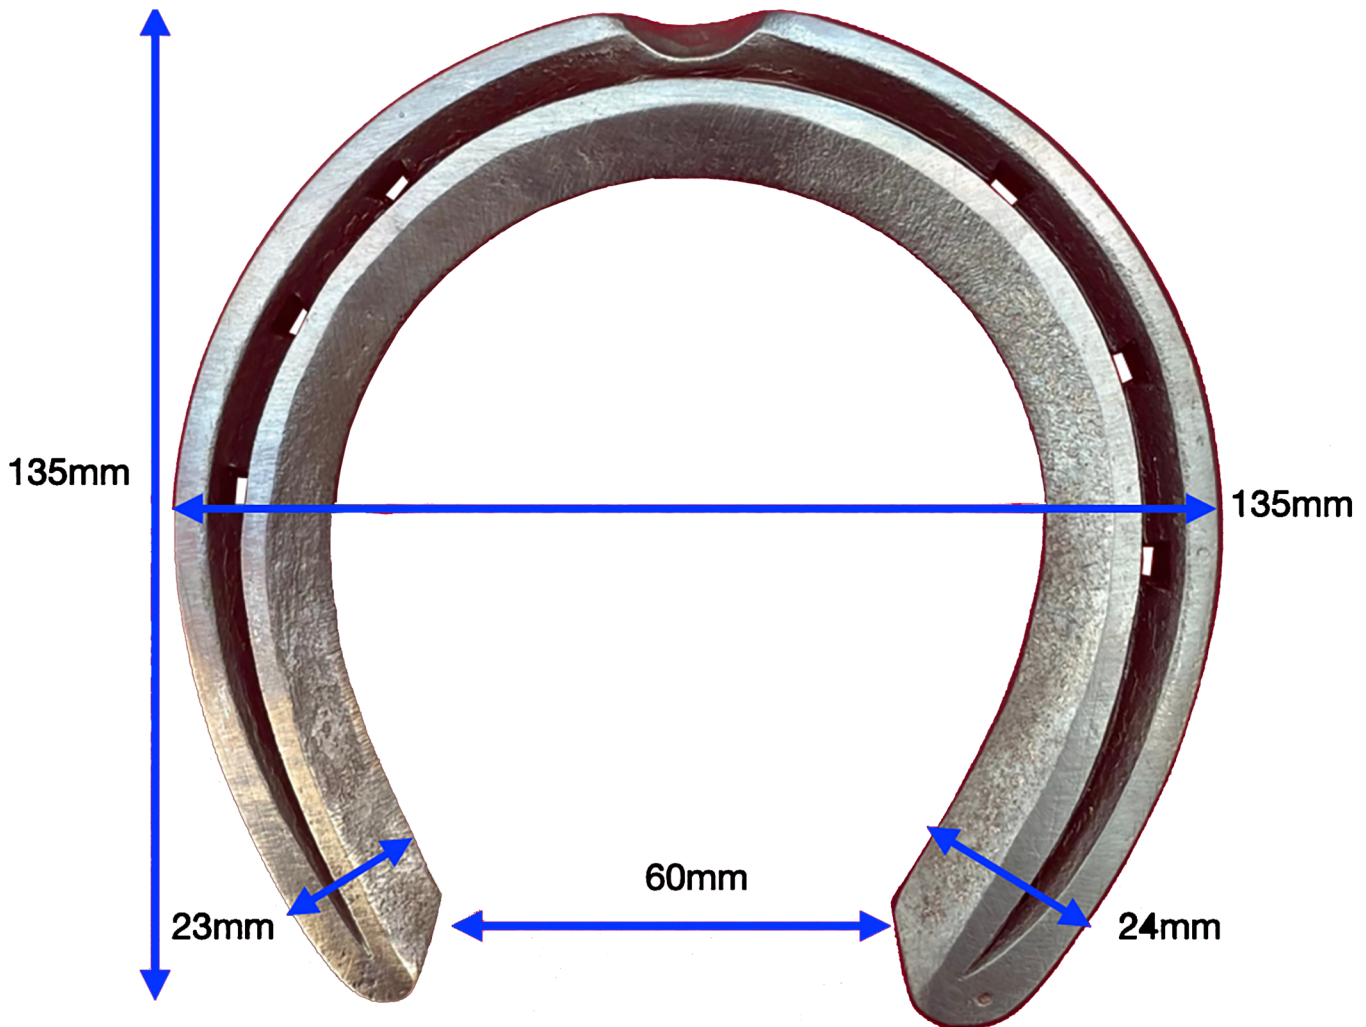

Concave Front
Rasping
20x10 mm
Nail: E4 Slim
55min

Div. 1
Class 1
Shoe B

No cutting or swage blocks

SM 2023