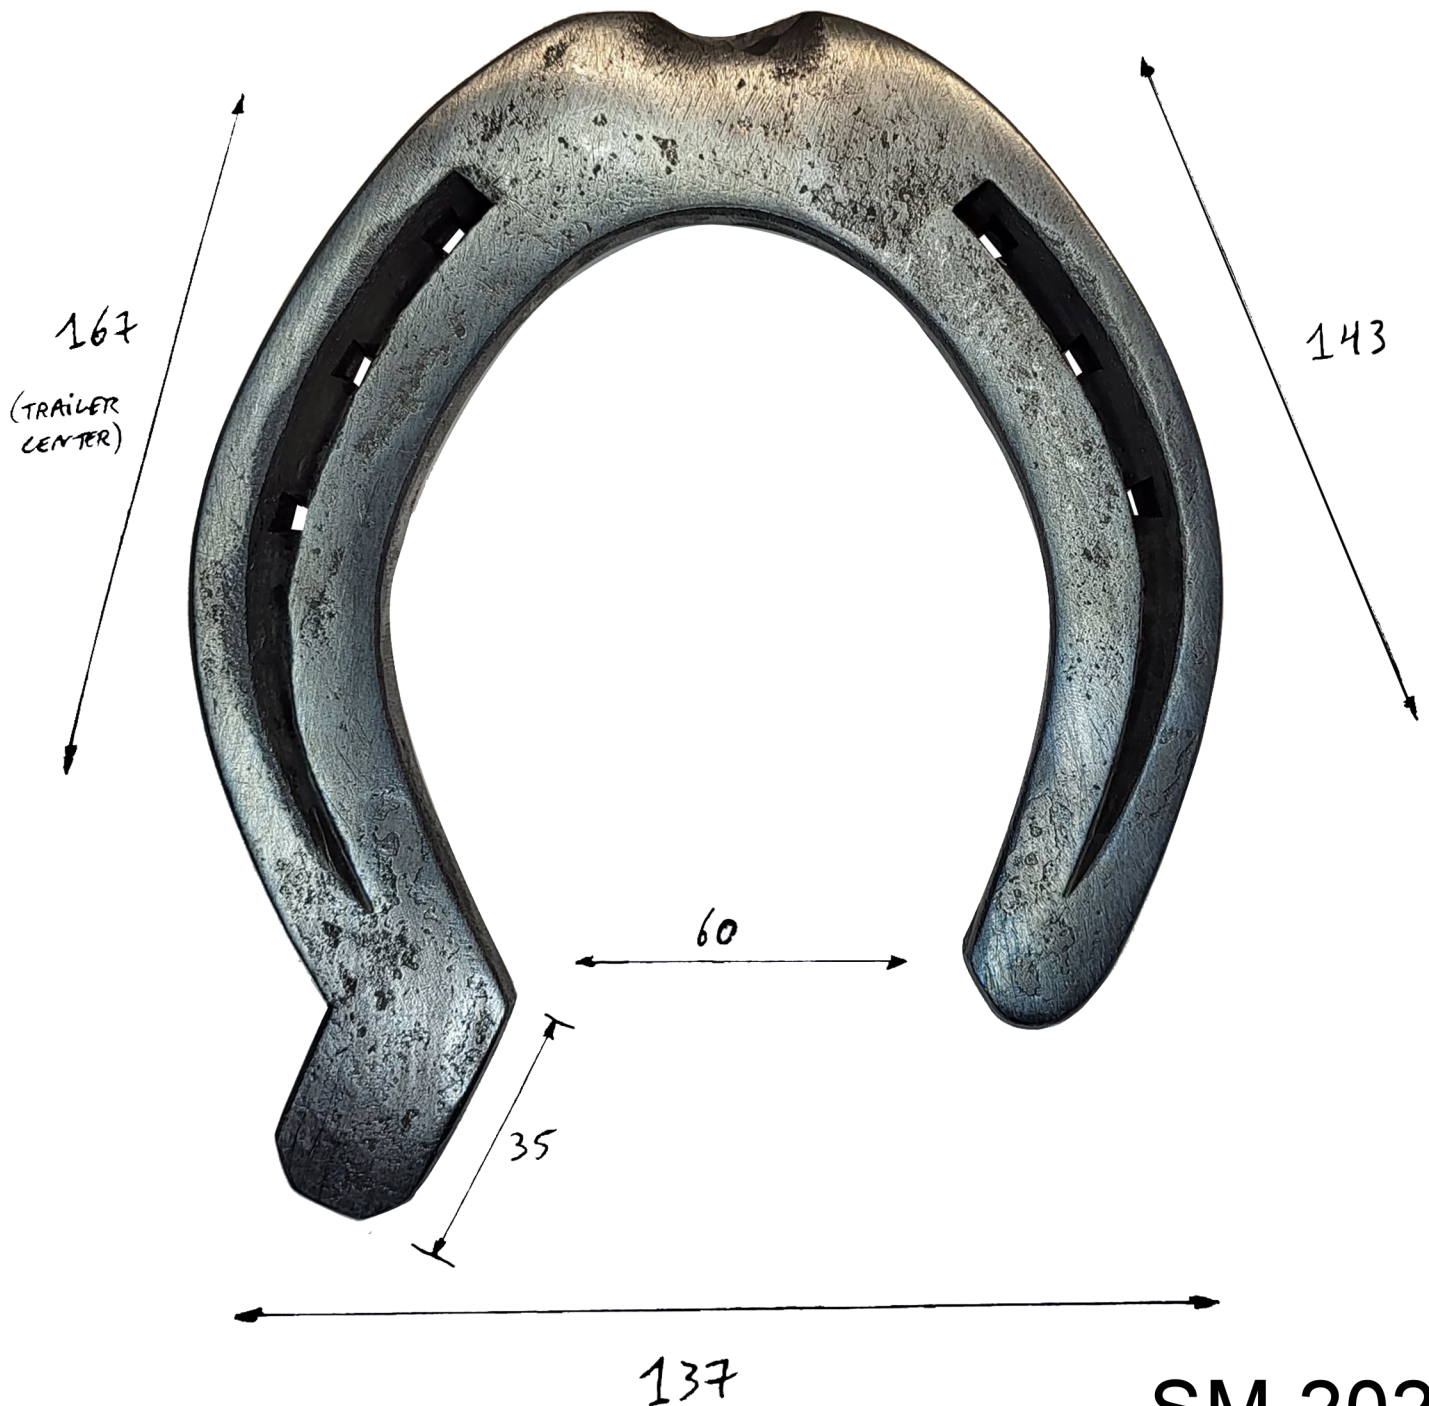

Div. 2
Class 1

Hind Shoe Trailer

25x8x330 mm

Rasping

Nail: Concave 4

55min

SM 2023