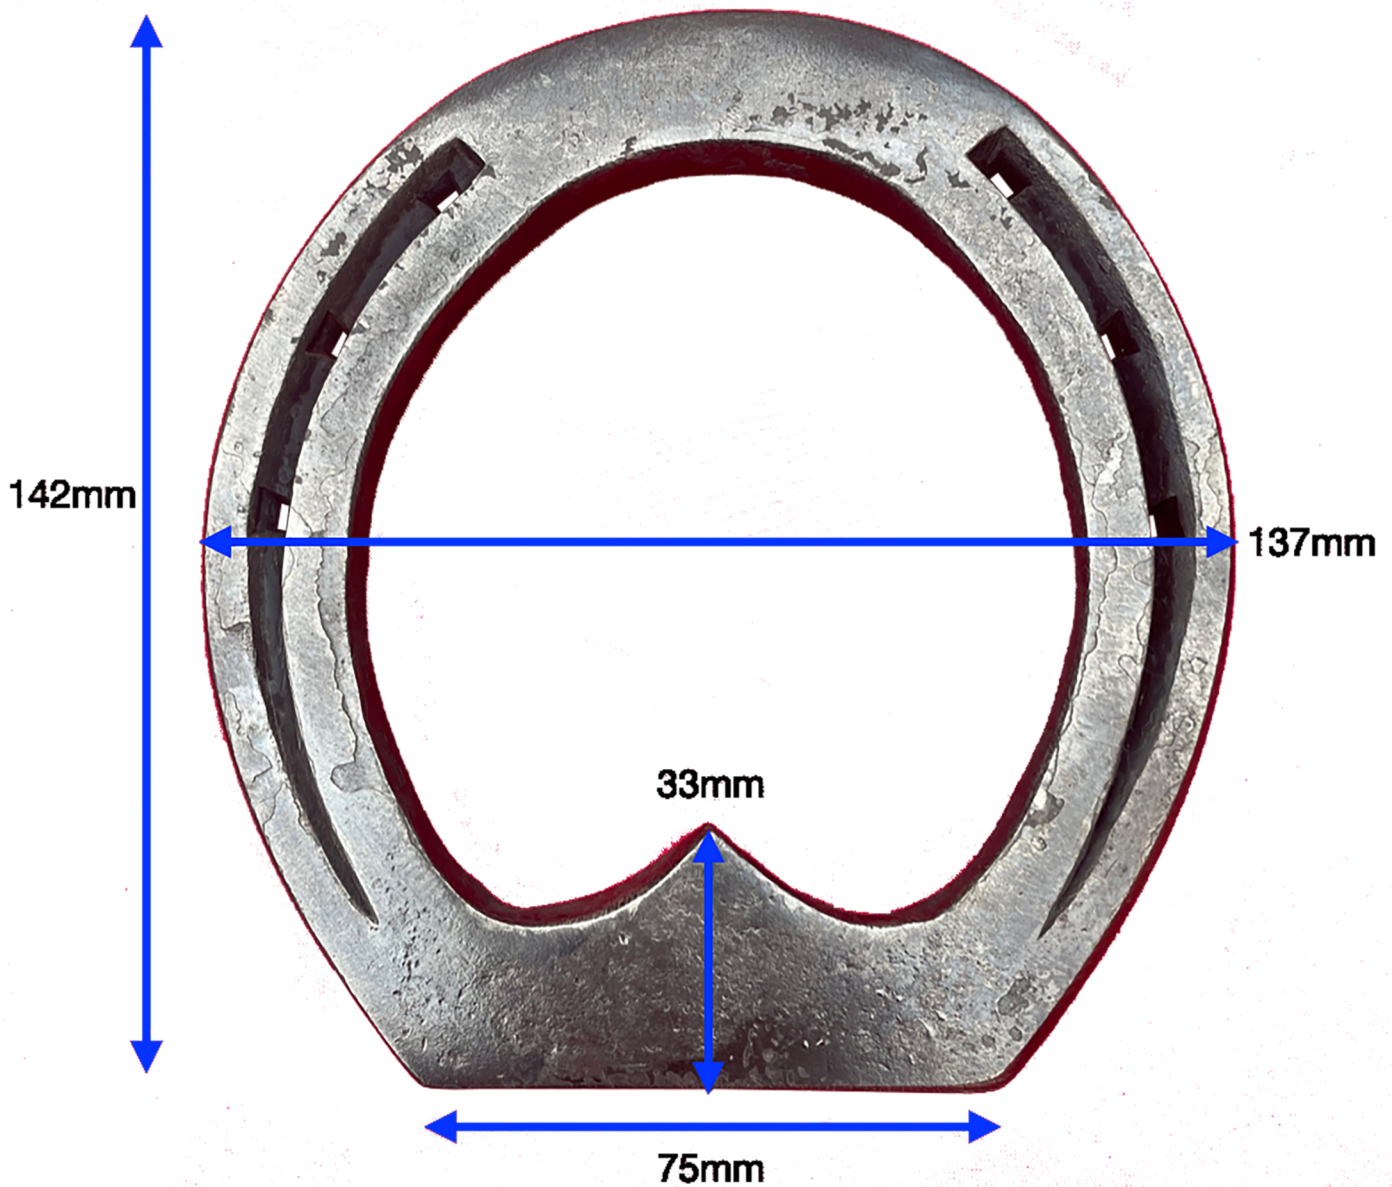

# Bar shoe with rocker toe

20x10 mm

Rasping

Nail: E4 slim

55min

SM 2023