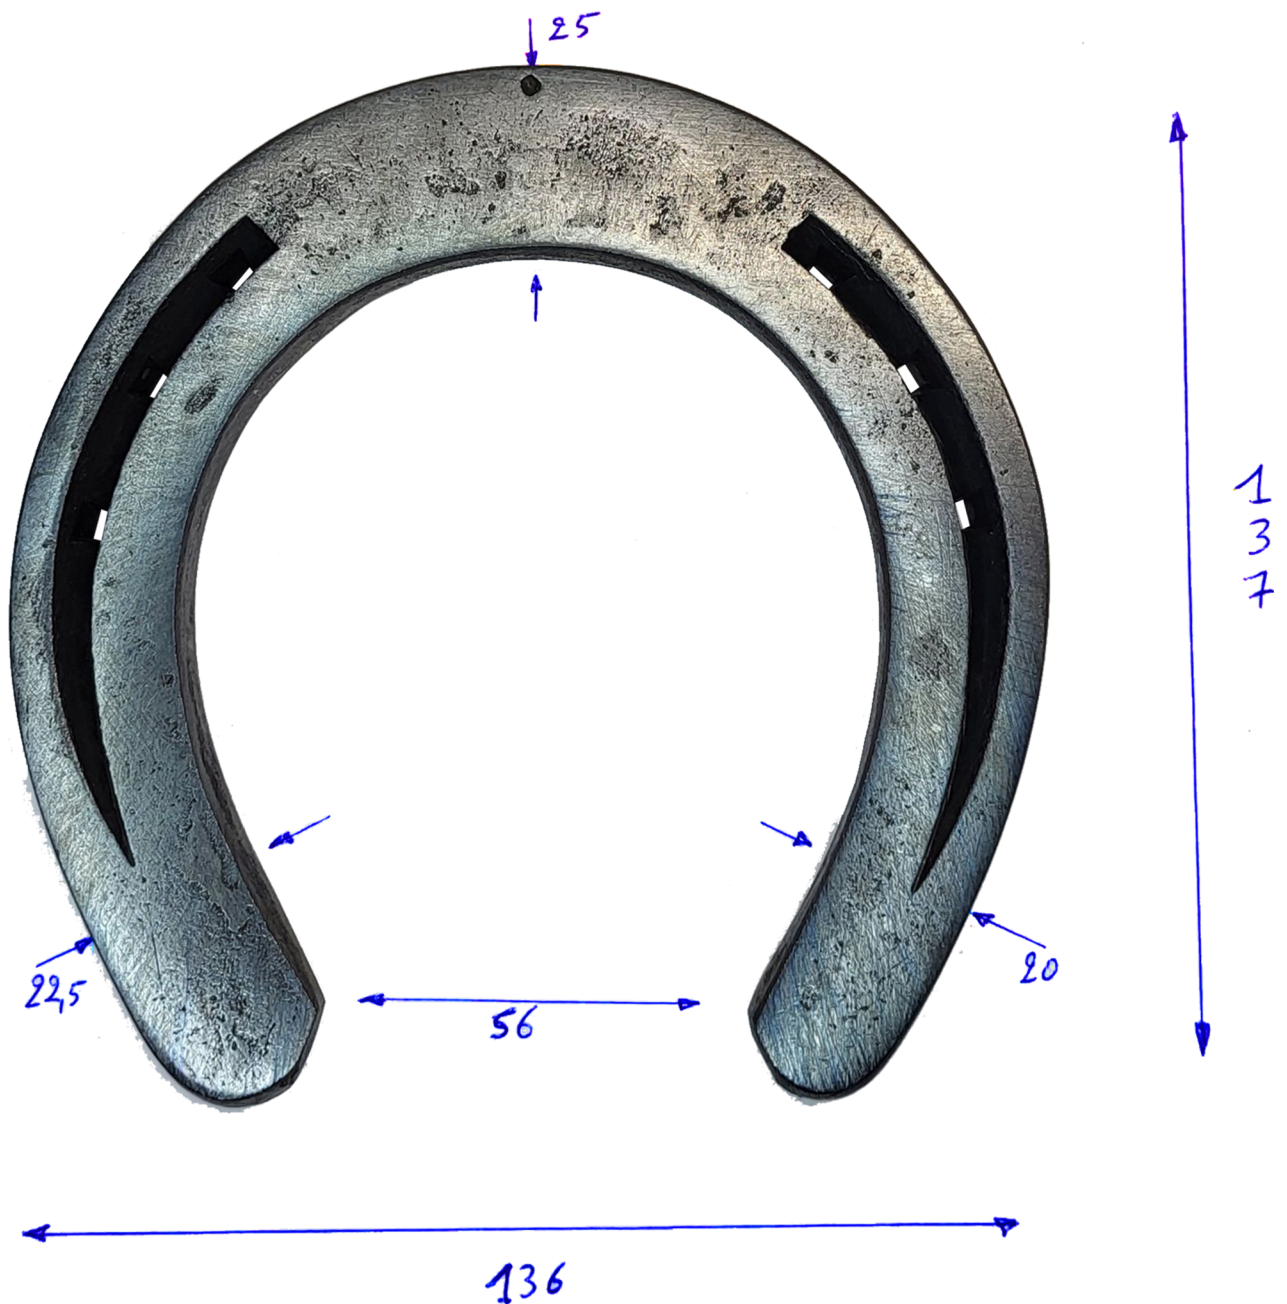

Unclipped Front
"Resectionned"
20x10x350 mm
Rasped
Nail: Concave 3
55min

Div. 3
Class 1

SM 2023