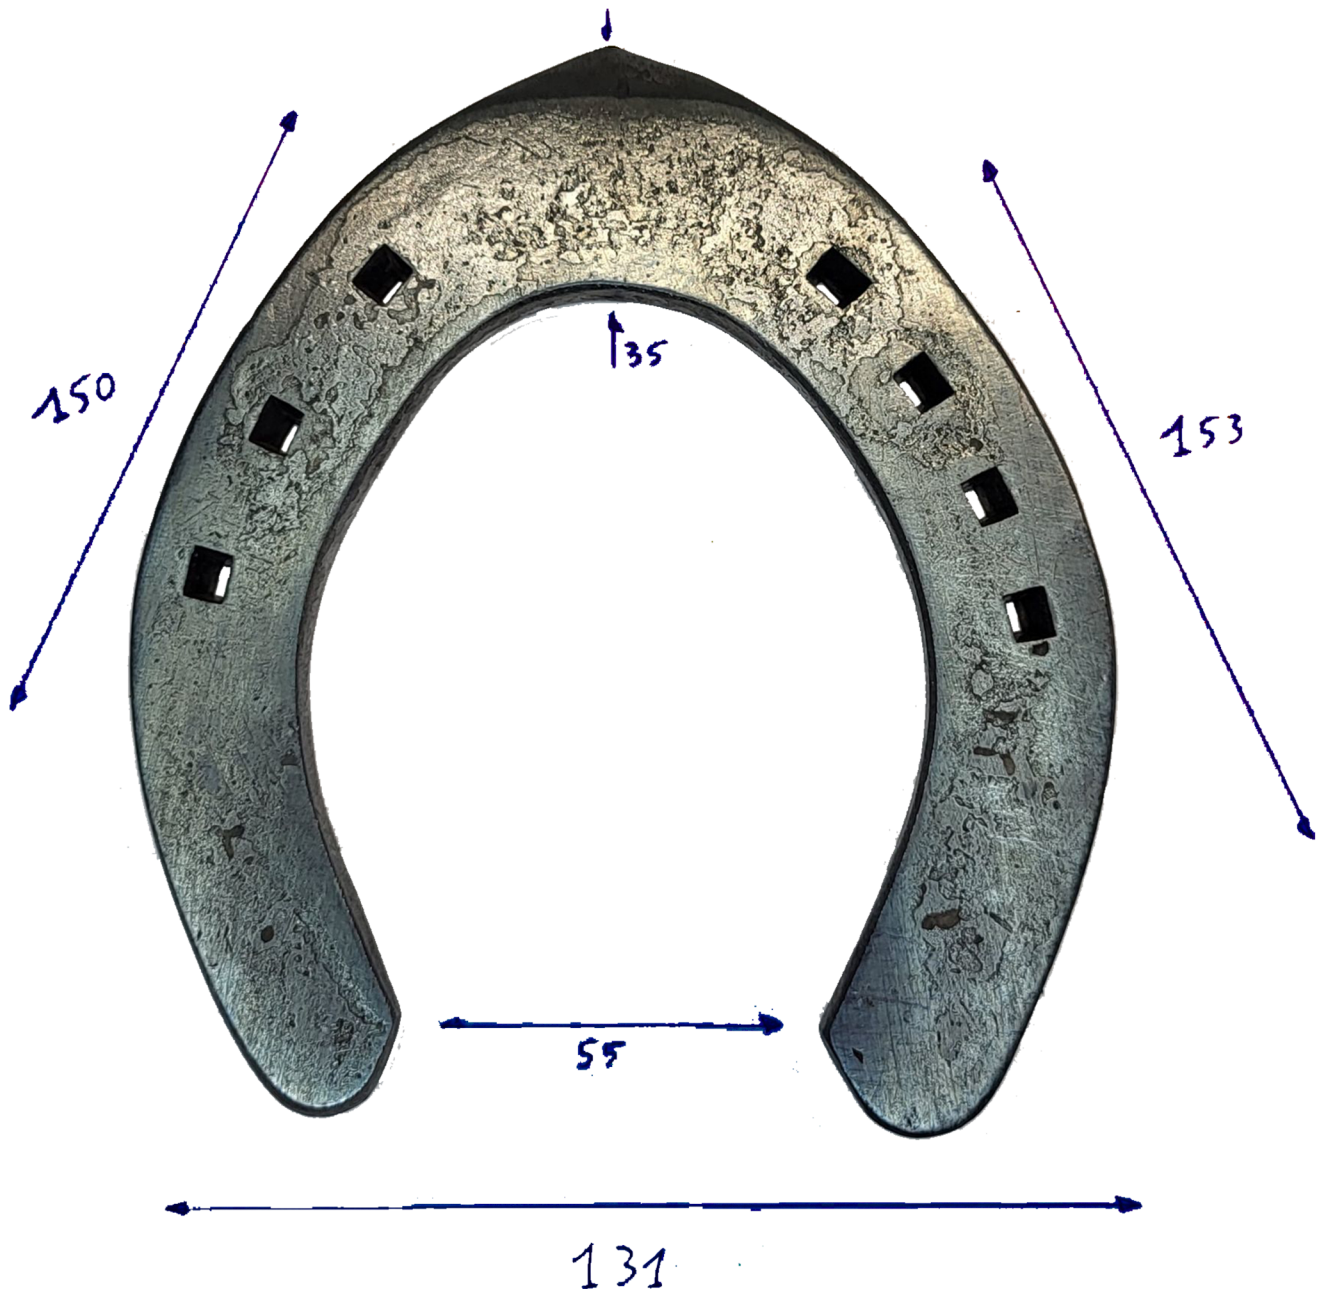

Div. 3
Final
Spec.

Plain Stamped Hind Shoe

Masselotte clip
25x8x310 mm

Rasping, Nail: ESL4
70min

SM 2023