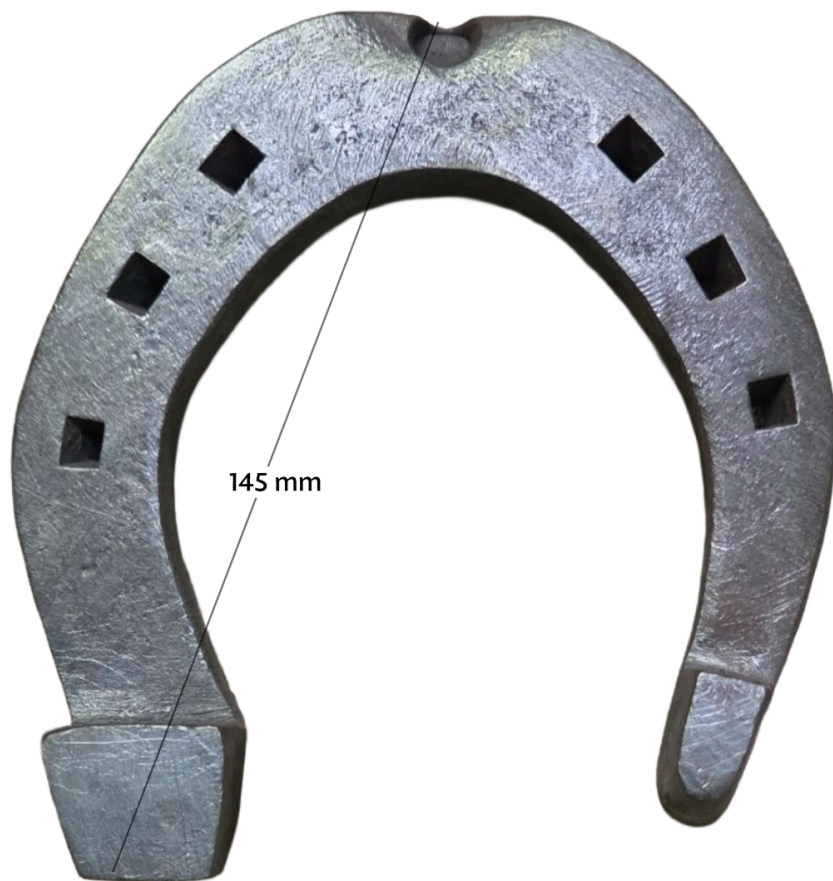

Open
Class 1
55 min

Shoe A
Roadster hind

270 mm of 25x12mm
E6 slim
Rasping

128 mm

Heels 22 mm high