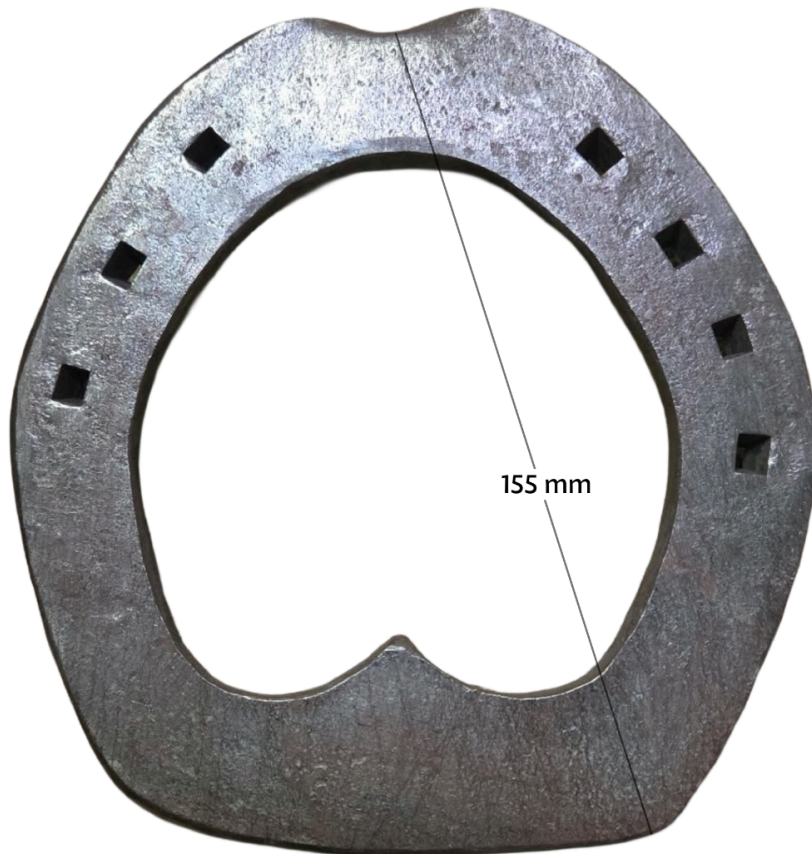

Intermediate Class 1 55 min

Shoe A
Hind plain stamp
405mm of 25x8mm
E5 slim, 7 nail holes
Hammer finish

143 mm